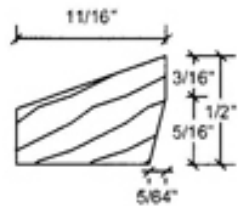

**Oregon
Door**

WVVF-2

Lip-Over

Standard Wood Vision Frame Profiles

WVVF-4

Flush