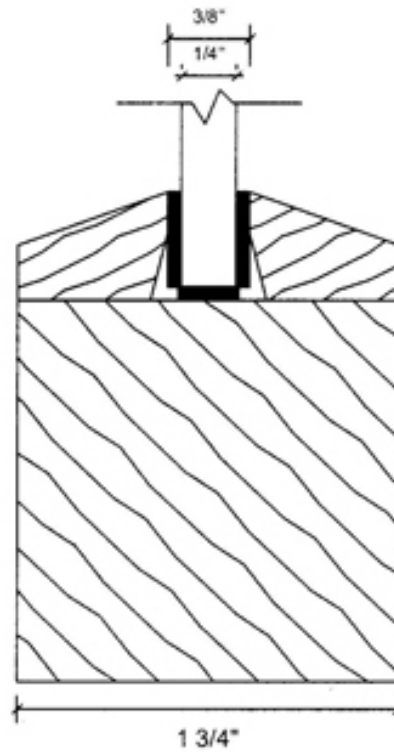

**Oregon
Door**

WVVF-2

Lip-Over

Standard Wood Vision Frame Profiles

WVVF-4

Flush