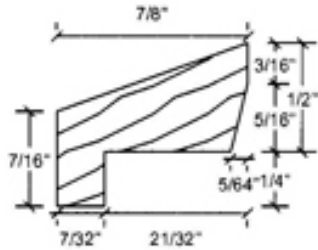

**Oregon
Door**

WVVF-2

Lip-Over

Standard Wood Vision Frame Profiles

WVVF-4

Flush