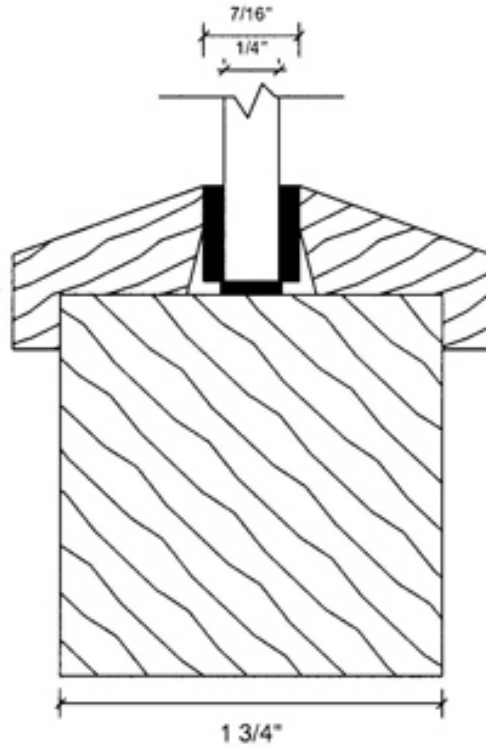

**Oregon
Door**

WVVF-2

Lip-Over

Standard Wood Vision Frame Profiles

WVVF-4

Flush